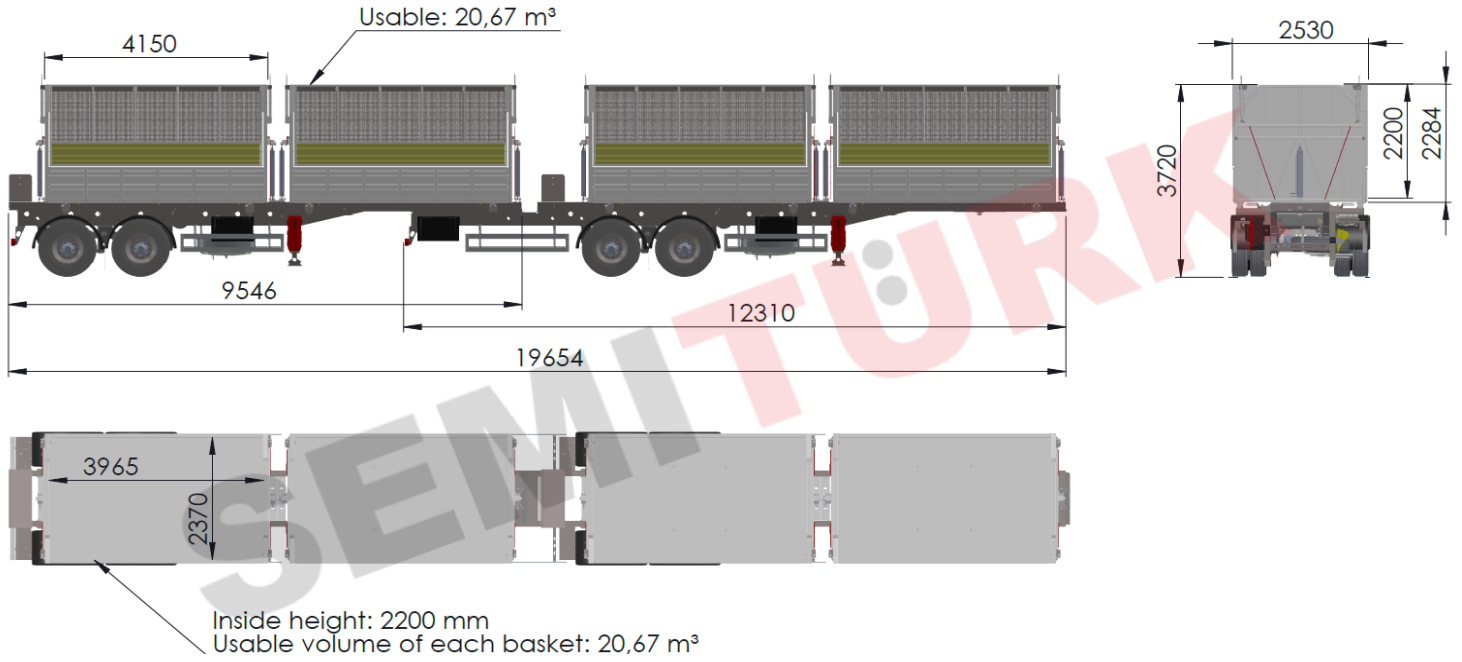

SEMİTÜRK

Cotton Transport Double Trailer
STCT40SJ31

Weights & Dimensions (± %5)	Product Type	Cotton Transport Trailer 4 Wagon with Double Semi-trailer Side Dump Semi Trailer
	Total Length	19.654 mm (optional size options)
	Total Width	2.530 mm (optional size options)
	Total Height	3.720 mm (optional size options)
	Tare Weight / Volume	15.000 kg / 82.7 m³ usable volume (varies depending on optional options)
Body / Chassis	The main structure, chassis and other metal parts are produced as 'I-shaped' from 'ST37', 'ST52', 'S700MC', 'Hardox' sheet or other material options according to customer needs	
Inter-link of 2 Trailers	King-pin (at front of rear trailer) and fifth-wheel (at rear of front trailer) connection	
Axles	2 + 2 axle, Each one 12 tons capacity, Drum or optional disc brake type, 22.5" rim size	
Suspension System	Mechanical suspension system hardware or optional other compatible combinations	
Tires	(8+1) + (8+1) unit 12 R22.5" tubeless tyre and 22.5x9.00" size rim set or other combinations	
Hydraulic System	Right and left tipping mechanisms and upper covers are hydraulically controlled	
Brake System	Dual circuit (2-line) brake hardware, 2S/2M EBS (Electronic Braking System)	
Electrical Hardware	24 V lighting hardware, 2x7 pins electrical socket, 2 tail light, 4x2 side, 2 front lamps	
King-Pin	Bolt-connected 3,5" head (changeable with 2" head) king pin, SAE/DIN norms, D:190-260 kN	
Landing Legs	Mechanically two-speed semi-trailer landing gear set with a capacity of 24 tons	
Paint (with up to date RAL colour options)	Metal parts are painted 2-layers anti-corrosive epoxy primer then top acrylic paint coat	
Standard Accessories	4 x FRP mudguards, 1 x Axle nut removal tool, 1 x Spare tire with holder, 1 x Fire extinguisher tube cabinet, 1 x Water tank "chrome nickel or plastic", 1 x Wheel chock and holder, Lockable tool box, Lateral protection devices, English user manual	