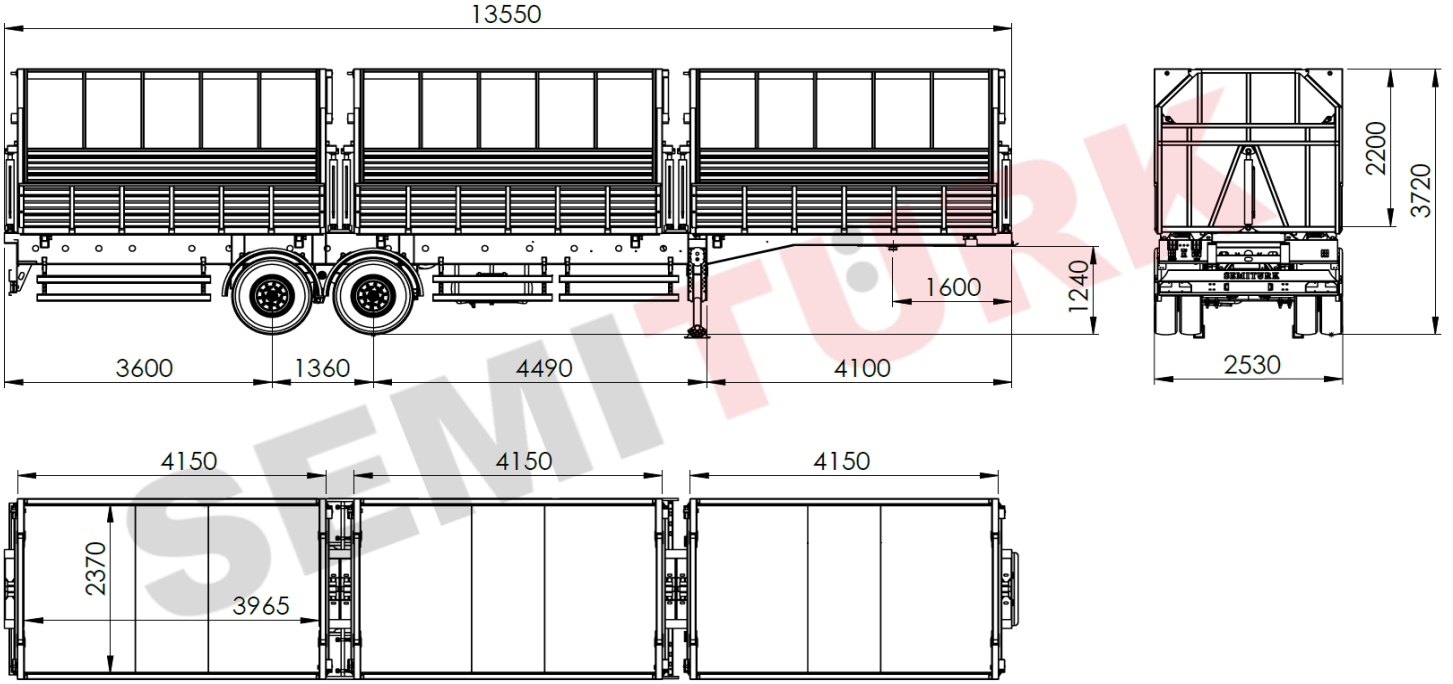

COTTON TRANSPORT TRAILER
STCT20SJ31

COTTON TRANSPORT TRAILER		STCT20SJ31
Weights & Dimensions (± %5)	Product Type	Cotton Transport Trailer Triple Wagon Side Tipper Semi-trailer Side Dump Semi Trailer
	Total Length	13.550 mm (optional size options)
	Total Width	2.550 mm (optional size options)
	Total Height	3.720 mm (optional size options)
	Tare Weight / Volume	11.000 kg / 62 m ³ usable volume (varies depending on optional options)
Body / Chassis	The main structure, chassis and other metal parts are produced as 'I-shaped' from 'ST37', 'ST52', 'S700MC', 'Hardox' sheet or other material options according to customer needs	
Axles	2 axle, Each one 12 tons capacity, Drum or optional disc brake type, 22.5" rim size	
Suspension System	Mechanical suspension system hardware or optional other compatible combinations	
Tires	8+1 unit 12 R22.5" size tubeless tyre and 22.5x9.00" size rim set or other combinations	
Hydraulic System	Right and left tipping mechanisms and upper covers are hydraulically controlled	
Brake System	Dual circuit (2-line) brake hardware, 2S/2M EBS (Electronic Braking System)	
Electrical Hardware	24 V lighting hardware, 2x7 pins electrical socket, 2 tail light, 4x2 side, 2 front lamps	
King-Pin	Bolt-connected 3,5" head (changeable with 2" head) king pin, SAE/DIN norms, D:190-260 kN	
Landing Legs	Mechanically two-speed semi-trailer landing gear set with a capacity of 24 tons	
Paint (with up to date RAL colour options)	Metal parts are painted 2-layers anti-corrosive epoxy primer then top acrylic paint coat	
Standard Accessories	4 x FRP mudguards, 1 x Axle nut removal tool, 1 x Spare tire with holder, 1 x Fire extinguisher tube cabinet, 1 x Water tank "chrome nickel or plastic", 1 x Wheel chock and holder, Lockable tool box, Lateral protection devices, English user manual	